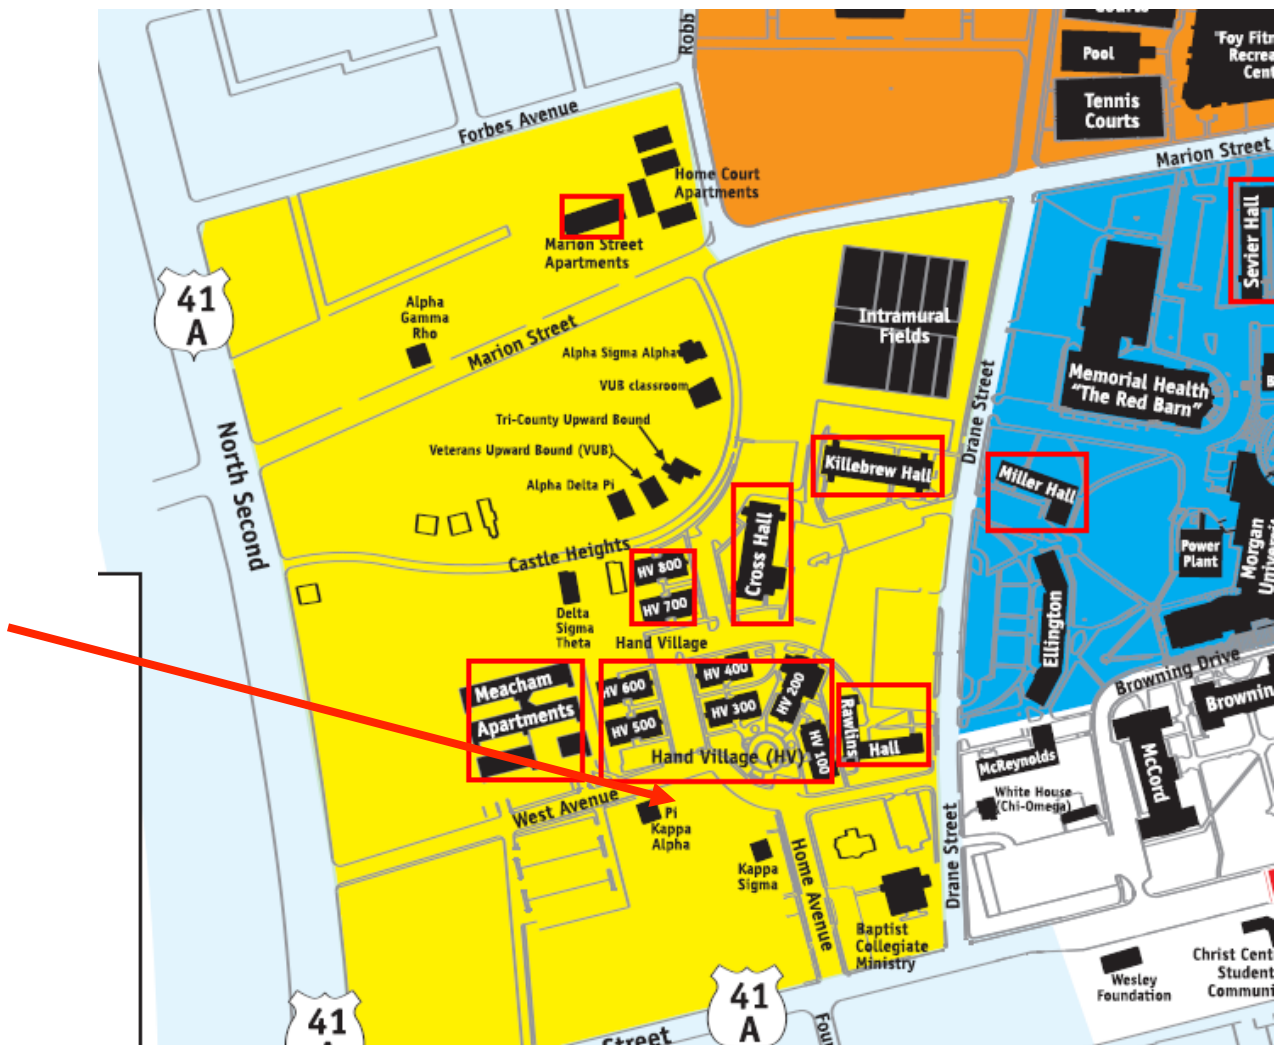

Monday, July 25, 2011
Band Camp

Campus Map and Directions to
Band Camp

The map below shows the location of Hand Village which is the dorm and check-in station for 'dropping off' and 'picking up' your Band Student:

For driving directions and driving map from Father Ryan, please click on the following link:

http://maps.live.com/default.aspx?v=2&cp=36.315125~-87.058411&style=r&lvl=10&tilt=-90&dir=0&alt=-1000&rtp=pos.q0gvyg7s2cjh_700%20Norwood%20Drive%2C%20Nashville%2C%20TN~pos.q2nq977qmfzv_Austin%20Peay%20State%20Univ.%2C%20601%20College%20Street%2C%20Clarksville%2C%20TN%2037044&encType=1

For a larger view of the Austin Peay campus and surrounding area, please click on the following link:

http://apsu.edu/files/housing/2008_campus_map_with_links.pdf

Link to the Hand Village Housing web page for more info and pictures of the dorm rooms